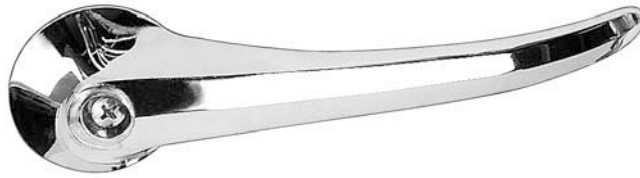

13030
(E2GZ-6723342A)
Black Nylon

Window Crank Handle

UNIT PACKAGE: 1

12470
(D1FZ-6222600-A,
D2FZ-6222600-A)

Door Handle

UNIT PACKAGE: 1

HELPFUL HINTS..... FOR USING THE Auveco Catalog

1. **The color-coded pages** signify various sections:
 - Blue**-Metric Items
 - Beige**-Electrical Accessories
 - Green**-Assortments, Cabinets, Bins & Racks
 - Gray**-Key Blanks & Accessories
 - Pink**-Import Car Body Hardware
2. Most pictures and illustrations are actual size.
3. We have **Specification Charts** for:
 - Body Bolts** (pages 20 & 49-50)
 - Special Tapping Screws** (pages 23-26 & 54-57)
 - License Plate Screws** (pages 33-34)
 - "Xmas Tree" Retainers** (pages 404-413)
 - Push-Type Retainers** (pages 450-460)
4. We have **three different indexes** in the front of the catalog to assist you.
 - Pictorial Quick Index**
 - Alphabetical Index**
 - Numerical Index**
5. There are two **OEM Part Number To Auveco Part Number Cross References** at the back of the catalog.