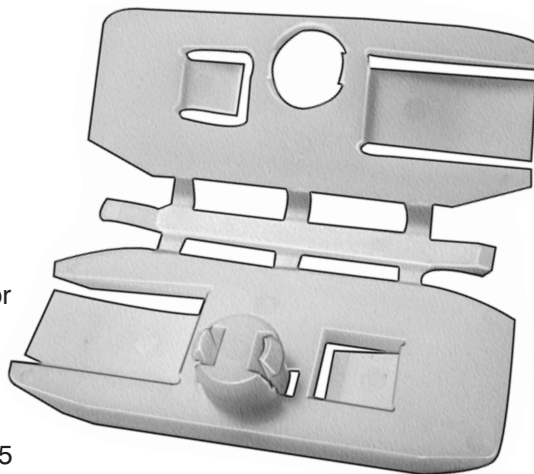

Sec. 17

GLASS SHOP SUPPLIES

20424

(Not Available From O.E.M.)
White Nylon

Front Door Window Guide
Overall Length: 1-13/32"
Buick Electra, Park Ave. & Skylark;
Chevrolet Malibu; Oldsmobile
Achieva, Alero, Cutlass &
98 Regency And Pontiac Grand Am
1985 - On

UNIT PACKAGE: 5

19397

(21098967)
Nylon

Front & Rear Door
Window Guide
Saturn Sedan &
Wagon
1996 - On

UNIT PACKAGE: 5

21022

(4339372)
Black Nylon

Window Guide
With Rivets
Chrysler Acclaim,
GTS, Lancer, LeBaron,
Shadow, Spirit & Sundance
1989 - On

UNIT PACKAGE: 25

15463

(12353912, 20487630,
20712176)
Nylon

Front Door Window Guide
Front Of Glass (4mm Thick)
Buick Skylark & Somerset 1991-85
Chevrolet Lumina APV 1990-On
Olds Calais 1991-85
Olds Silhouette 1990-On
Pontiac Grand Am 1991-85
Pontiac Trans Sport 1990-On