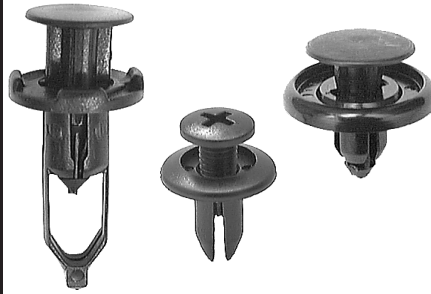

# Sec. 15 "6500" SERIES LARGE DRAWER "FIX-KITS"

## No. 6551 "Fix-Kit"

Toyota & Lexus  
Retainers & Retaining Clips  
24 Varieties, 360 Pieces

Contains the following  
Auveco part numbers:  
14269, 14736, 14737, 14738,  
15709, 18297, 18692, 18842,  
18844, 18876, 18878, 19112,  
19113, 19210, 19257, 19729,  
19749, 19842, 20437, 20443,  
20633, 20757, 20758 & 21102

## No. 6552 "Fix-Kit"

Toyota & Lexus  
Push-Type Retainers  
24 Varieties, 229 Pieces

Contains the following  
Auveco part numbers:  
14260, 16784, 17162, 17439,  
18270, 18873, 18888, 19140,  
19416, 19552, 19739, 20335,  
20349, 20577, 20869, 20908,  
20931, 20955, 21010, 21011,  
21103, 21123, 21201 & 21294

## No. 6547 "Fix-Kit"

Volkswagen & Audi  
Clips & Fasteners  
24 Varieties - 385 Pieces

Auveco Part No.	Description
13173	Door Panel Clip
13475	Trim Panel Retainer
17006	Moulding Rivet
19195	Push-Type Retainer
20341	Trim Panel Retainer
20924	Screw Grommet
20925	Screw Grommet
21144	Trim Panel Retainer
21145	Hood Insulation Retainer
21251	Push-Type Retainer
21392	Cowl Vent & Grille Retainer
21393	Trim Retainer
21394	Moulding Clip
21395	Moulding Clip
21396	Moulding Clip
21397	Moulding Clip Grommet
21398	Trim Panel Retainer
21399	Screw Grommet
21449	Moulding Clip
21478	Moulding Clip
21479	Push-Type Retainer
21512	Moulding Clip
21513	Push-On Retainer
21515	Fender & Bumper Retainer