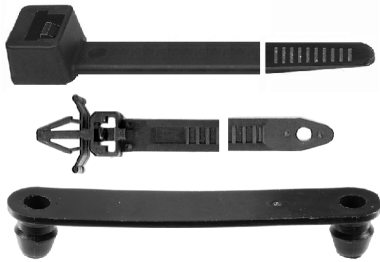

# "6500" SERIES LARGE DRAWER "FIX-KITS"<sup>®</sup>

**Sec. 15**

**No. 6558 "Fix-Kit"**  
Cable Ties & Straps  
10 Varieties, 339 Pieces

Auveco Part No.	Size
8550	2-1/4" Long, 7/16" Wide
14298	148mm Long, 8mm Wide
15144	4" Long, 3/32" Wide
15145	5-1/2" Long, 1/8" Wide
15146	7" Long, 3/16" Wide
15147	11" Long, 3/16" Wide
15148	14" Long, 5/16" Wide
15753	14" Long, 3/16" Wide
20380	200mm Long, 5mm Wide
21203	155mm Long, 5mm Wide

**No. 6553 "Fix-Kit"**  
Oil Drain Plugs & Gaskets  
24 Varieties, 55 Pieces

Auveco Part No.	Size
14196	1/2"-20
18373	1/2"-20
19130	1/2"-20
19365	1/2"-20, Magnetic
15527	M12-1.25
19588	M12-1.25
14677	M12-1.75
18023	M12-1.75
18374	M12-1.75
20347	M12-1.75
21047	M12-1.75
18024	M14-1.25
14678	M14-1.5
16308	M14-1.5
18025	M14-1.5
18375	M14-1.5
19141	M14-1.5
19279	M14-1.5
19620	M14-1.5 Single Oversize
19773	M14-1.5
20426	M14-1.5
15528	M16.4-1.33
15529	M18-1.5
15530	M20-1.5

**No. 6511 "Fix-Kit"**  
Grease Fittings  
12 Varieties - 145 Pieces

Auveco Part No.	Type
9257	1/4" - 28 Thread-Straight (Short)
9258	1/4" - 28 Thread-Straight (Long)
9259	1/4" - 28 Thread-Straight (Extra Long)
9260	1/4" - 28 Thread - 45°
9261	1/4" - 28 Thread - 90°
9262	1/8" Pipe Thread - Straight
9264	1/8" Pipe Thread - 45°
9265	1/8" Pipe Thread - 65°
9266	1/8" Pipe Thread - 90°
9267	1/8" Pipe Thread - Straight Extra Long
15060	3/16" Drive Fit - Straight
15066	1/8" Pipe Straight-Self-Tapping