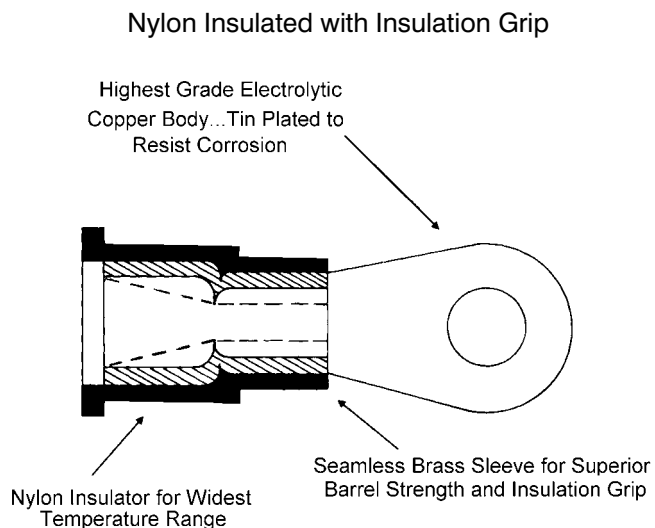

SOLDERLESS TERMINALS

Nylon Insulated - Our Finest

22-18 Gauge Wire Range (Red)

Actual Size	Stud Size	Auveco Part No.	Unit Pkg.
	#4 - #6	12149	25
	#8 - #10	12150	25
	#12 - 1/4"	17041	50
	#8 - #10	12163	25
	#4 - #6	12164	25
	Butt Connector	5791	50
		16487	1000

16-14 Gauge Wire Range (Blue)

Actual Size	Stud Size	Auveco No.	Unit Pkg.
	#4 - #6	9052	25
	#8 - #10	9055	25
	#12 - 1/4"	9056	25
	1/4" - 5/16"	9057	25
	5/16" - 3/8"	9058	25
	#4 - #6	9059	25
	#8 - #10	9060	25
	#8 - #10	9064	25
	Butt Connector	5792	50
		16488	1000
	1/4" Female Quick Connect	12148	25
	1/4" Male Quick Connect	12147	25

Auveco's Finest

- * Superior Vibration Resistance with Insulation Grip
- * Superior Barrel Strength
- * Constructed to Meet the Highest Military and Industrial Standards

12-10 Gauge Wire Range (Yellow)

Actual Size	Stud Size	Auveco No.	Unit Pkg.
	#8 - #10	12151	25
	#12 - 1/4"	12152	25
	5/16" - 3/8"	12153	25
	#8 - #10	12162	25
	Butt Connector	5793	50
		16489	500