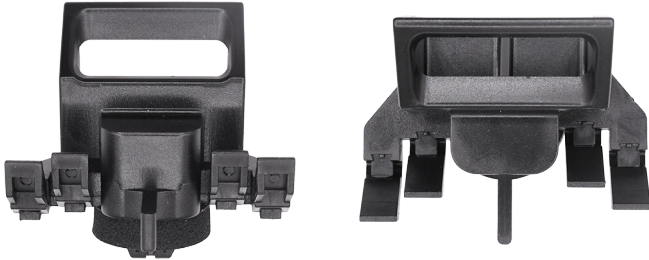

Auveco Part No.	Size	Unit Pkg.
25586*	#10 x 1-1/8"	25
13277	#10 x 1-1/4"	50
25587*	#10 x 1-3/8"	25
13278	#10 x 1-1/2"	25
25588*	#10 x 1-5/8"	25
13279	#10 x 1-3/4"	25
25589*	#10 x 2"	25
13280	#12 x 1/2"	50
25591*	#12 x 5/8"	50
13281	#12 x 3/4"	50
25592*	#12 x 7/8"	50
13282	#12 x 1"	50
25593*	#12 x 1-1/8"	25
13283	#12 x 1-1/4"	25
25594*	#12 x 1-3/8"	25
13284	#12 x 1-1/2"	25
25595*	#12 x 1-5/8"	25
25596*	#12 x 1-3/4"	25
25597*	#12 x 2"	25
25599*	#14 x 1/2"	50
25600*	#14 x 5/8"	50
21609*	#14 x 3/4"	100
25601*	#14 x 7/8"	50
25602*	#14 x 1"	50
25603*	#14 x 1-1/8"	25
25604*	#14 x 1-1/4"	25
25605*	#14 x 1-3/8"	25
25606*	#14 x 1-1/2"	25
25607*	#14 x 1-5/8"	25
25608*	#14 x 1-3/4"	25
25609	#14 x 2"	25

*Indicates new addition

BODY HARDWARE ADDITIONS

NEW BMW & LAND ROVER ADDITIONS

Photos actual size

#524 - 1/18/2024

PAGE 2 OF 2

25353

(Ford: 9L3Z-14060A12-A, 4L3Z-1503296-AB)

Black Nylon

Windshield Setting Block with Sealer

Width: 30.5mm

Length: 38.5mm

Overall Height: 33.7mm

Ford F150 2014- 2004; Lincoln Mark LT 2014 - 2010, 2008 - 2006

UNIT PACKAGE: 5

25464

(GM: 11548270)

Trivalent Black Zinc

Fender Apron Torx® Button Head Sems® Tapping Screw

M4.2-1.41 x 20mm

Conical Washer Diameter: 19.5mm

T-15 Drive

Point Type: BR

Buick Enclave 2018 - On, Encore 2020 - On, Envision 2016 - On,
LaCrosse 2019 - 2017, Regal 2020 - 2018; Cadillac ATS,
CTS 2019 - 2015, CT4, CT5 2020 - On, CT6 2020 - 2016,
Escalade 2021 - On, XT4 2019 - On, XT5 2017 - On,
XT6 2018 - On; Chevrolet Blazer 2019 - On, Bolt 2017 - On, Camaro,
Malibu 2016 - On, Caprice 2017 - 2014,
Colorado, Corvette 2015 - On, Cruze, Equinox 2018 - On,
Impala 2020 - 2015, Silverado 1500 2021 - 2019,
Silverado 2500 HD, 3500 HD 2020 - On, SS 2017 - 2016, Suburban,
Tahoe, Trailblazer 2021 - On, Volt 2019 - 2016
GMC Acadia 2017 - On, Canyon 2015 - On,
Sierra 1500 2021 - 2019, Sierra 2500HD, 3500HD 2020 - On,
Terrain 2016 - On, Yukon 2021 - On