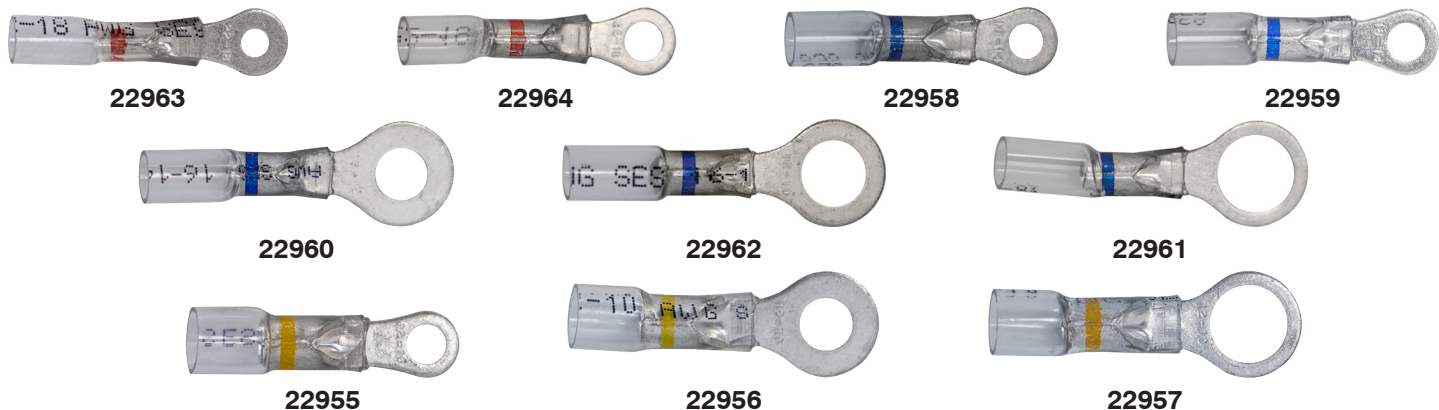

Color stripe provides guide for proper crimp alignment of tool & industry standard for wire gauge size

Crystal Clear™ tubing allows visual inspection of wire condition over the life of the connection & is adhesive lined for a waterproof seal

TERMINALS ON THE FOLLOWING PAGE

NEW ITEMS

Connect with us

Bulletin

Items Available for Immediate Shipment

Photos Actual Size

RING TERMINALS

45° barrel allows for proper seating of wire & stronger tubing seal
Longer neck provides flush surface for maximum contact & ring terminals to be stacked

Auveco Part No.	Wire Gauge (AWG)	Color Stripe	Stud Size	Unit Pkg.
22963	22-18	Red	#6	15
22964	22-18	Red	#10	15
22958	16-14	Blue	#8	15
22959	16-14	Blue	#10	15
22960	16-14	Blue	1/4"	15
22962	16-14	Blue	5/16"	15
22961	16-14	Blue	3/8"	15
22955	12-10	Yellow	#10	15
22956	12-10	Yellow	1/4"	15
22957	12-10	Yellow	3/8"	15

FULLY INSULATED QUICK-CONNECT TERMINALS

Auveco Part No.	Wire Gauge (AWG)	Color Stripe	Tab Size & Thickness	Type	Unit Pkg.
22973	22-18	Red	.250" X .032" (.80MM)	Female	15
22974	22-18	Red	.250" X .032" (.80MM)	Male	15
22971	16-14	Blue	.250" X .032" (.80MM)	Female	15
22972	16-14	Blue	.250" X .032" (.80MM)	Male	15
22969	12-10	Yellow	.250" X .032" (.80MM)	Female	15
22970	12-10	Yellow	.250" X .032" (.80MM)	Male	15