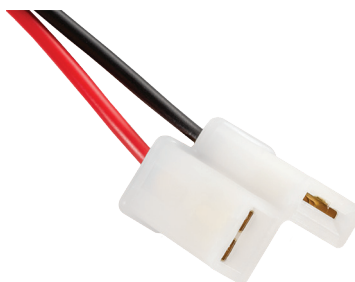

UNIT PACKAGE: 25

**22770**

(GM: 12125649; AC Delco: PT561)

ABS Speed, Air Temp Sensors,  
Power Mirror & Door Lock Switch  
Harness Connector  
Two 18 ga. 8" Leads  
GM Cars & Light Duty Trucks  
2002 - 1990

UNIT PACKAGE: 1

**22794**

(BMW: 52-20-8-133-466)  
Black Nylon

Motion Sensor Retainer  
Head Diameter: 18mm  
Stem Diameter: 5.7mm  
Stem Length: 12mm  
BMW 1, 2, 3, 4, 5, 6, 7, 8, i3, i8 X & Z  
Series 1992 - On

UNIT PACKAGE: 30

**22771**

(GM: 12126032; AC Delco: PT663)

Signal Flasher & Relay  
Harness Connector  
Two 20 ga. 6" Leads  
GM, Ford, Chrysler & Import Cars  
& Trucks  
2002 - 1956

UNIT PACKAGE: 1

**22816**

(Subaru: 91012AG240)  
White Nylon

Front & Rear Door Moulding Clip  
Head Size: 10mm x 20mm  
Stem Diameter: 8.8mm x 11.6mm  
Stem Length: 12mm  
Overall Height 13.5mm  
Subaru Legacy & Outback  
2009 - 2005