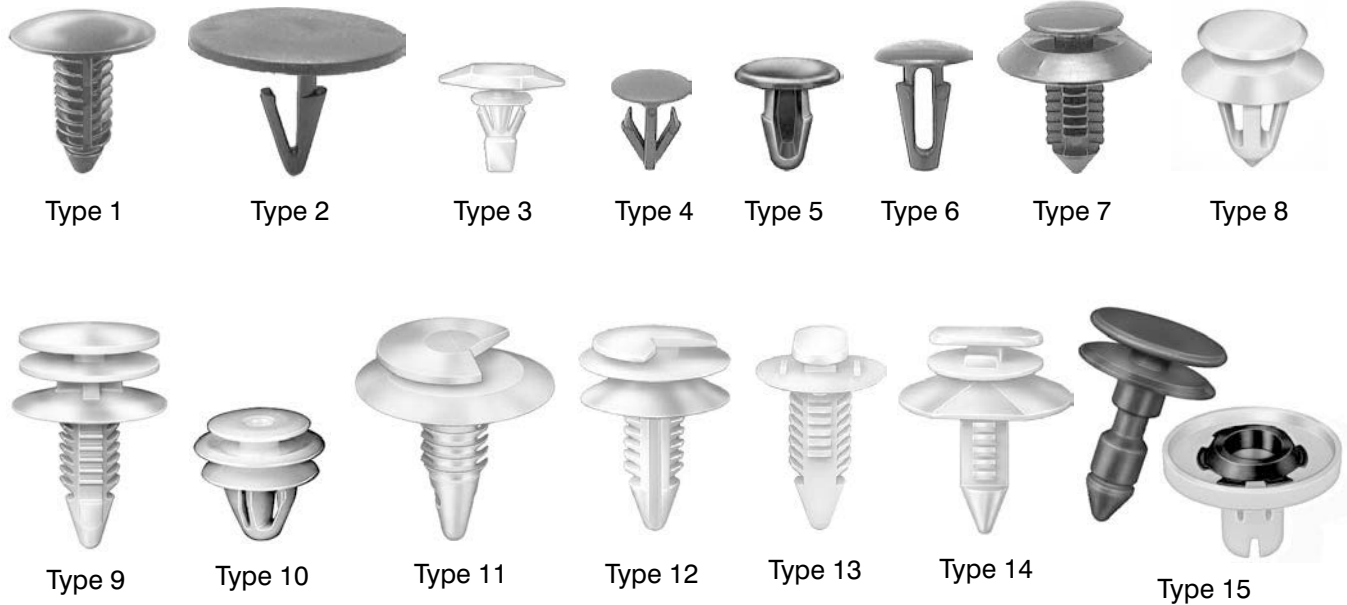

RETAINER SPECIFICATION CHART

Recommended Hole Size: .030"-.060" smaller than stem diameter.

Auveco Part No.	Type	Color	Bottom Head Diameter	Top Head Diameter	Stem Diameter	Stem Length	Page No.
21497	Misc.	Black	6mm x 15mm		7.5mm	17mm	385
21502	10	White	15mm	13mm	9.5mm	14mm	396
21509	Misc.	White	18mm	12mm	10mm	16mm	387
21516	7	White	18mm	12mm	10mm	20mm	390
21519	1	Black	12mm		6mm	15mm	366
21520	4	Black	14mm		6.5mm	10mm	385
21532	7	White	12mm	13mm	8mm	25mm	390
21535	15	White	19.5mm	19.5mm		26mm	391
21536	15	Yellow	19.5mm	19.5mm		26mm	391
Grommet Flange: 24mm; Grommet Stem Length: 12mm; Fits Into 9mm Hole							
21548	1	Black	10mm		6mm	10mm	395
21551	Misc.	Black	12mm	9mm	7mm	13mm	386
21552	3	White	9mm	5mm x 15mm	6.5mm	4mm	380
21554	10	Black	15mm	13mm	9.5mm	11mm	394
21560	1	Black	20mm		7mm	15mm	368
21565	3	White	5mm x 14mm		7mm	8.5mm	380
21567	8	Gray	18mm	11mm x 15mm	9.7mm	12mm	388
21573	5	Black	9mm		6.5mm	13mm	382
21574	10	White	15mm	13mm	9.5mm	11mm	393
21584	10	White	18mm	13mm	9.3mm	10mm	392
21588	4	Black	8mm		5.3mm	7mm	385
21589	1	Black	18mm		7.7mm	15mm	367
21591	8	Black	17mm	11mm x 14mm	9.7mm	12mm	388
21626	6	Black	12mm		6.5mm	11mm	383
21627	1	Black	9mm		5.3mm	8mm	365
21630	1	Black	20mm		6mm	22mm	368
21633	3	White	6mm x 16mm		6.5mm	12mm	381
21634	Misc.	Black	16.5mm		9mm	13mm	384
21638	10	White	15mm	13mm	9.5mm	11mm	393
21640	10	Black	18mm	13mm	9mm	14mm	396
21643	6	Black	7mm x 13mm		7.5mm	13mm	383
21652	Misc.	Black	30mm		15mm x 21mm	14mm	378
21654	10	White	18mm	13mm	9.5mm	14mm	395
21661	1	Black	20mm		7mm	10mm	367
21673	1	Black	20mm		9mm	17mm	368
21675	10	Green	18mm	13mm	9.5mm	11mm	393
21676	10	Yellow	18mm	13mm	9.5mm	12mm	394